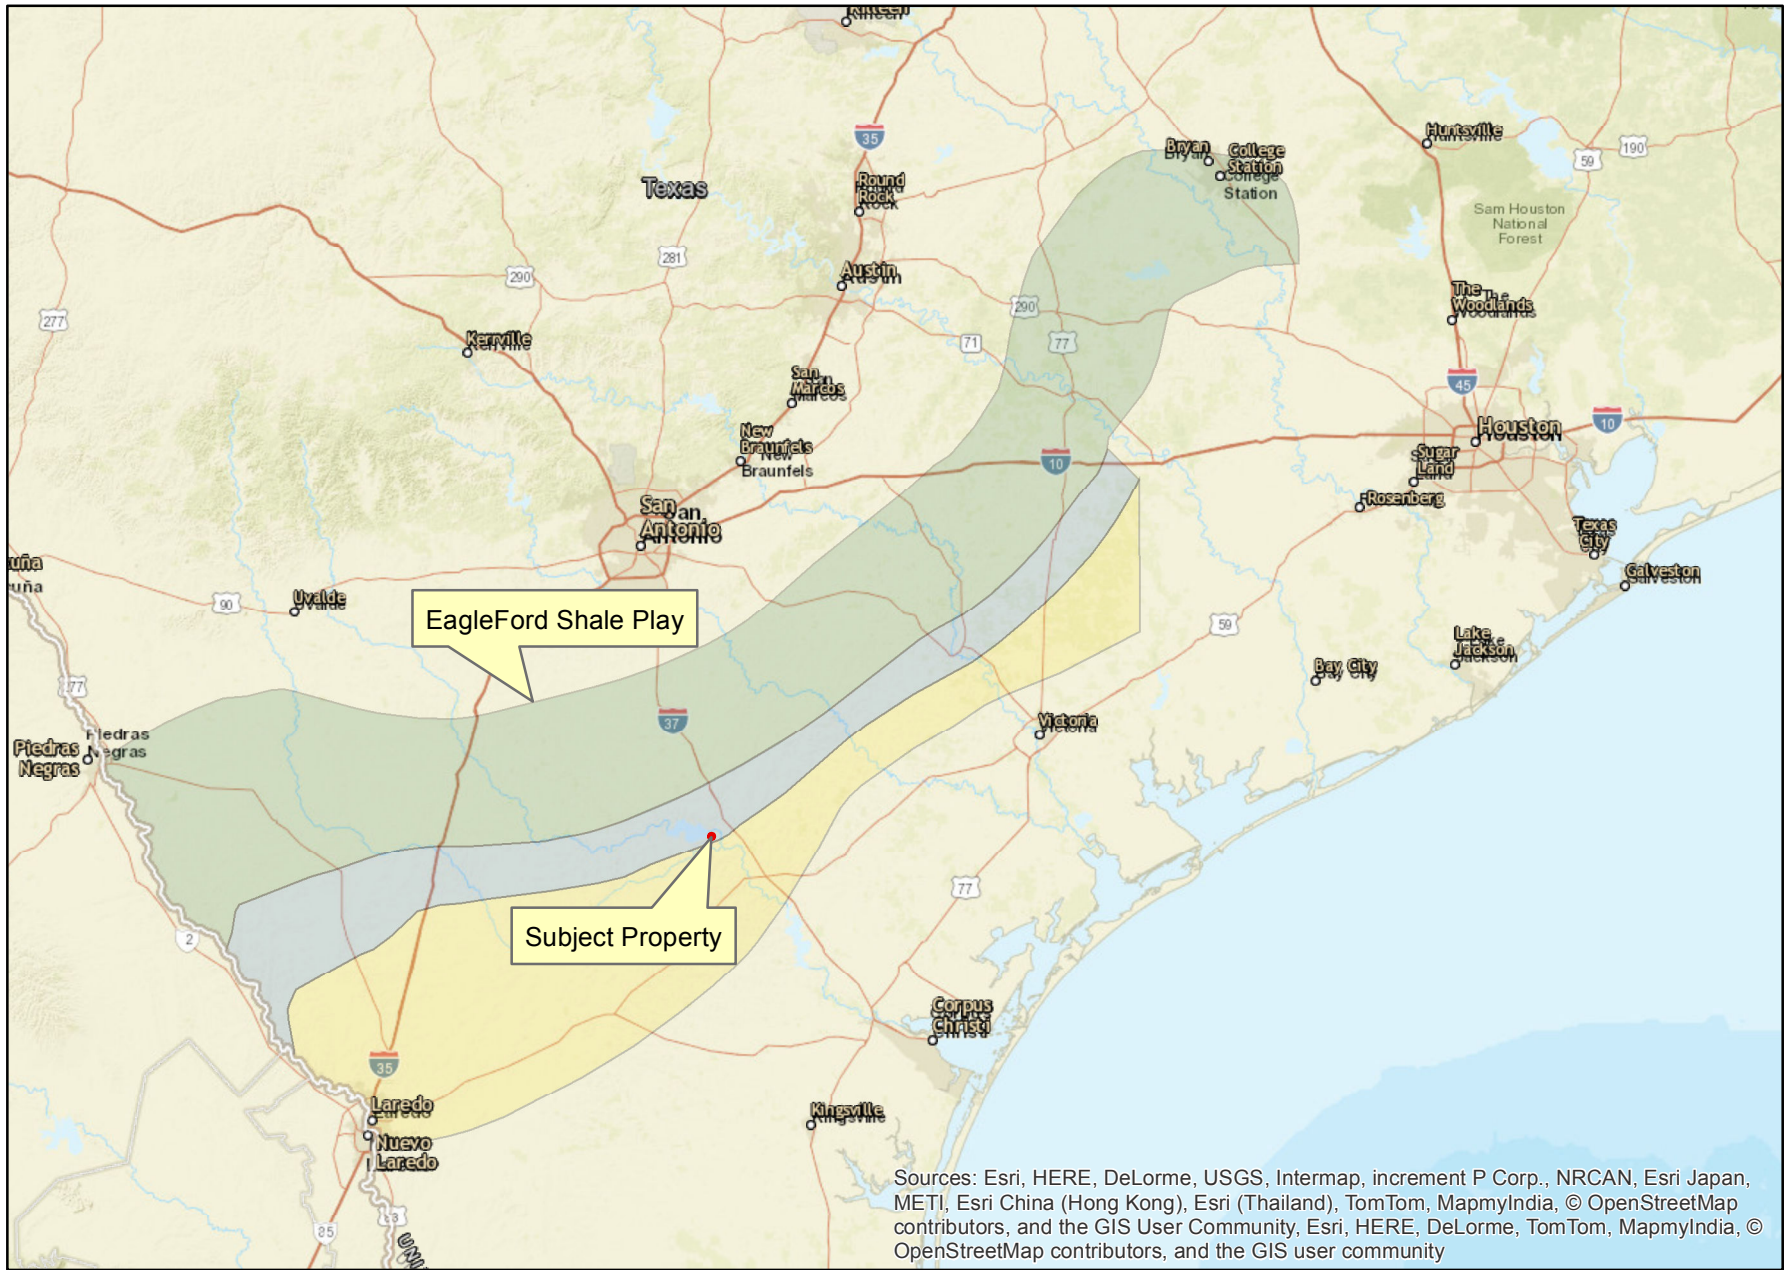

Eagle Ford Shale Location

Sources: Esri, HERE, DeLorme, USGS, Intermap, increment P Corp., NRCAN, Esri Japan, METI, Esri China (Hong Kong), Esri (Thailand), TomTom, MapmyIndia, © OpenStreetMap contributors, and the GIS User Community, Esri, HERE, DeLorme, TomTom, MapmyIndia, © OpenStreetMap contributors, and the GIS user community